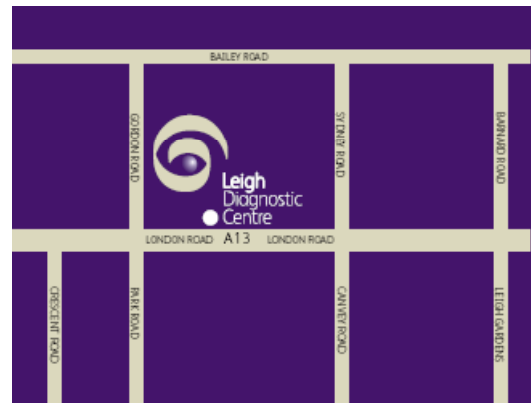

How to Find Us

Leigh Diagnostic Centre is located within easy reach of the A127 and A13. There is parking available, including disabled parking.

By Rail

Leigh Diagnostic Centre is approximately 1 mile from the Leigh-on-Sea railway station. Southend-on-Sea railway station is approximately 4 miles from the centre.

By Road

From Southend-on-Sea:

Take the A13 London Road towards London. Leigh Diagnostic Centre is on the right hand side opposite the Estuary Club.

From Hadleigh:

Take the A13 London Road towards Southend-on-Sea. Leigh Diagnostic Centre is on the left hand side opposite the Estuary Club.